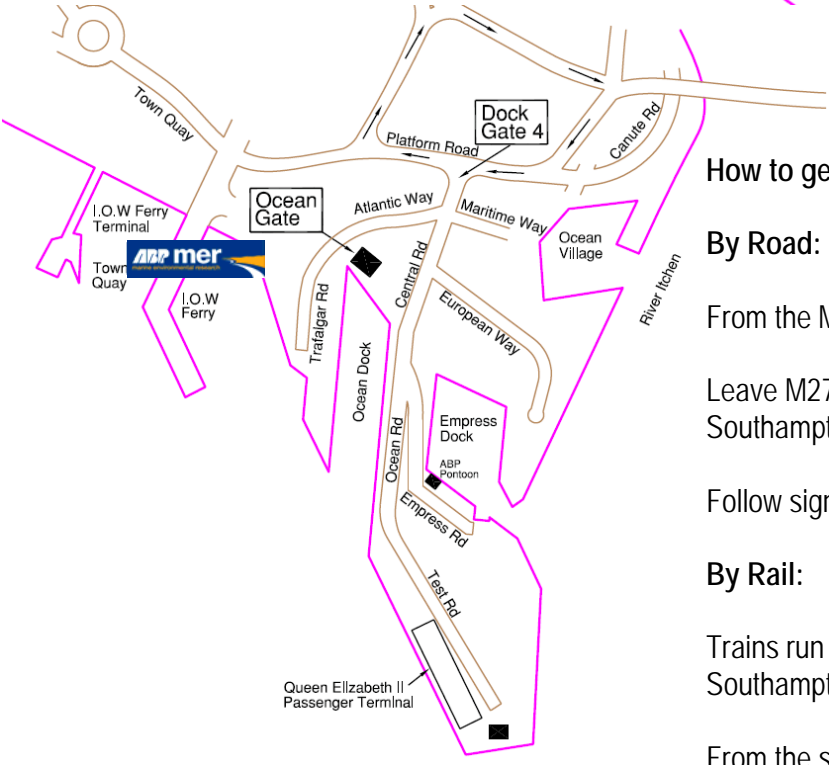

Location Map for ABP Marine Environmental Research

ABP Marine Environmental Research Ltd
 Suite B
 Waterside House
 Town Quay
 Southampton
 S014 2AQ

Tel: +44 (0)23 80711 840
 Fax: +44 (0)23 80711 841

www.abpmer.co.uk

e-mail: enquiries@abpmer.co.uk

How to get to ABP Marine Environmental Research

By Road:

From the M3 follow signs for the M27 (West).
 Leave M27 at junction 3 onto the M271 signposted for Southampton
 Follow signs for Town Quay and the Isle of Wight ferry

By Rail:

Trains run regularly from London Waterloo to Southampton Central Station.
 From the station, follow signs for Town Quay and the Isle of Wight ferry. A free bus service is available every 10 mins run by Uni Link.