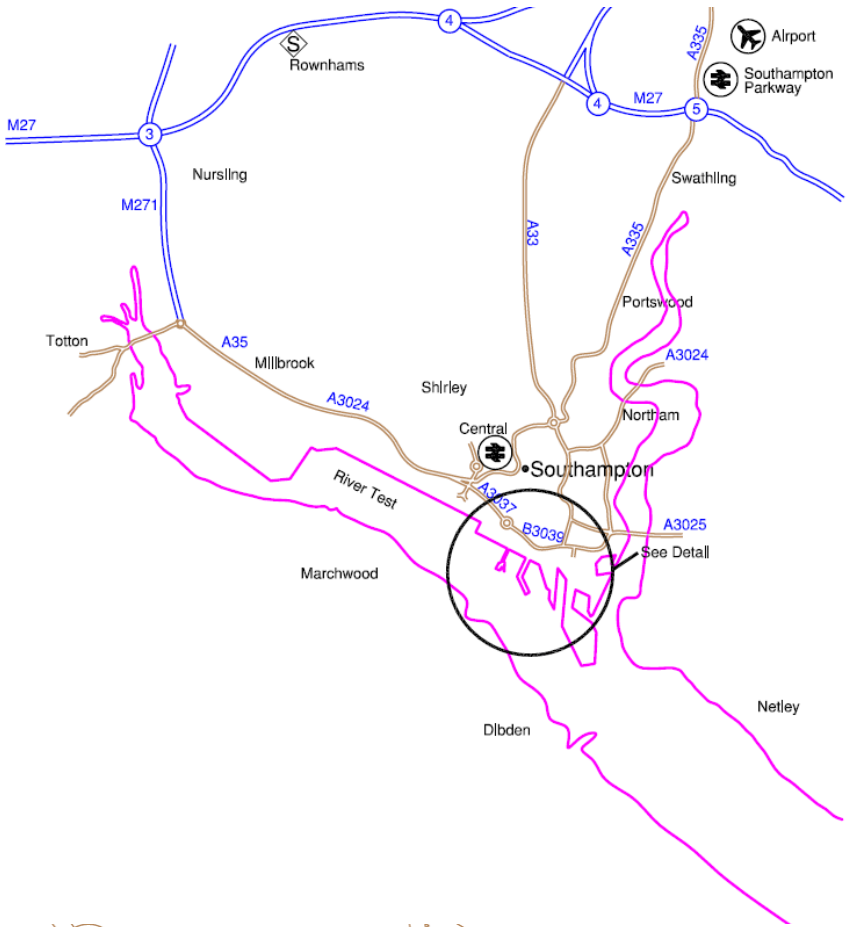

Location Map for ABP Marine Environmental Research

ABP Marine Environmental Research Ltd
 Suite B
 Waterside House
 Town Quay
 Southampton
 S014 2AQ

Tel: +44 (0)23 80711 840
 Fax: +44 (0)23 80711 841

www.abpmer.co.uk

e-mail: enquiries@abpmer.co.uk

How to get to ABP Marine Environmental Research

By Road:

From the M3 follow signs for the M27 (West).
 Leave M27 at junction 3 onto the M271 signposted for Southampton
 Follow signs for Town Quay and the Isle of Wight ferry

By Rail:

Trains run regularly from London Waterloo to Southampton Central Station.
 From the station, follow signs for Town Quay and the Isle of Wight ferry. A free bus service is available every 10 mins run by Uni Link.